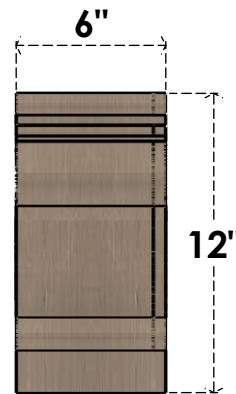

ITEM NUMBER: CORU06X18X12MAYRCPR

6"W X 18"D X 12"H SERIES 3 CLASSIC MAYFLOWER ROUGH CEDAR
TIMBERTHANE FAUX WOOD CORBEL, PRIMED

SIDE PROFILE

FRONT PROFILE

ISOMETRIC

EKENA MILLWORK
2300 WEST MAIN ST.
CLARKSVILLE, TX 75426
TOLL FREE: 866-607-0453
WWW.EKENAMILLWORK.COM

NOTES

1. INSTALLATION TO BE COMPLETED IN ACCORDANCE WITH MANUFACTURER'S SPECIFICATIONS.
2. DRAWING MAY NOT BE TO SCALE
3. THIS DRAWING IS INTENDED FOR DESIGN AND PLANNING PURPOSES ONLY.
4. ALL INFORMATION CONTAINED HEREIN WAS CURRENT AT THE TIME OF DEVELOPMENT BUT MUST BE REVIEWED AND APPROVED BY THE PRODUCT MANUFACTURER TO BE CONSIDERED ACCURATE.
5. TIMBERTHANE ARCHITECTURAL PRODUCTS ARE MADE FROM HIGH DENSITY URETHANE AND COME FACTORY PRIMED