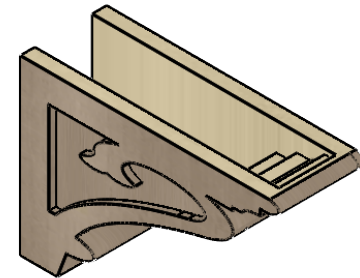

ITEM NUMBER: CORU06X18X12MAYRCPR

6"W X 18"D X 12"H SERIES 3 CLASSIC MAYFLOWER ROUGH CEDAR
TIMBERTHANE FAUX WOOD CORBEL, PRIMED

SIDE PROFILE

FRONT PROFILE

ISOMETRIC

EKENA MILLWORK
2300 WEST MAIN ST.
CLARKSVILLE, TX 75426
TOLL FREE: 866-607-0453
WWW.EKENAMILLWORK.COM

NOTES

1. INSTALLATION TO BE COMPLETED IN ACCORDANCE WITH MANUFACTURER'S SPECIFICATIONS.
2. DRAWING MAY NOT BE TO SCALE
3. THIS DRAWING IS INTENDED FOR DESIGN AND PLANNING PURPOSES ONLY.
4. ALL INFORMATION CONTAINED HEREIN WAS CURRENT AT THE TIME OF DEVELOPMENT BUT MUST BE REVIEWED AND APPROVED BY THE PRODUCT MANUFACTURER TO BE CONSIDERED ACCURATE.
5. TIMBERTHANE ARCHITECTURAL PRODUCTS ARE MADE FROM HIGH DENSITY URETHANE AND COME FACTORY PRIMED