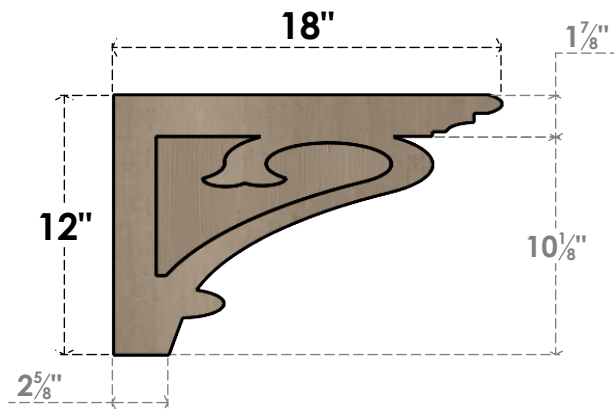

ITEM NUMBER: CORU06X18X12MAYRCPR

6"W X 18"D X 12"H SERIES 3 CLASSIC MAYFLOWER ROUGH CEDAR
TIMBERTHANE FAUX WOOD CORBEL, PRIMED

SIDE PROFILE

FRONT PROFILE

ISOMETRIC

EKENA MILLWORK
2300 WEST MAIN ST.
CLARKSVILLE, TX 75426
TOLL FREE: 866-607-0453
WWW.EKENAMILLWORK.COM

NOTES

1. INSTALLATION TO BE COMPLETED IN ACCORDANCE WITH MANUFACTURER'S SPECIFICATIONS.
2. DRAWING MAY NOT BE TO SCALE
3. THIS DRAWING IS INTENDED FOR DESIGN AND PLANNING PURPOSES ONLY.
4. ALL INFORMATION CONTAINED HEREIN WAS CURRENT AT THE TIME OF DEVELOPMENT BUT MUST BE REVIEWED AND APPROVED BY THE PRODUCT MANUFACTURER TO BE CONSIDERED ACCURATE.
5. TIMBERTHANE ARCHITECTURAL PRODUCTS ARE MADE FROM HIGH DENSITY URETHANE AND COME FACTORY PRIMED